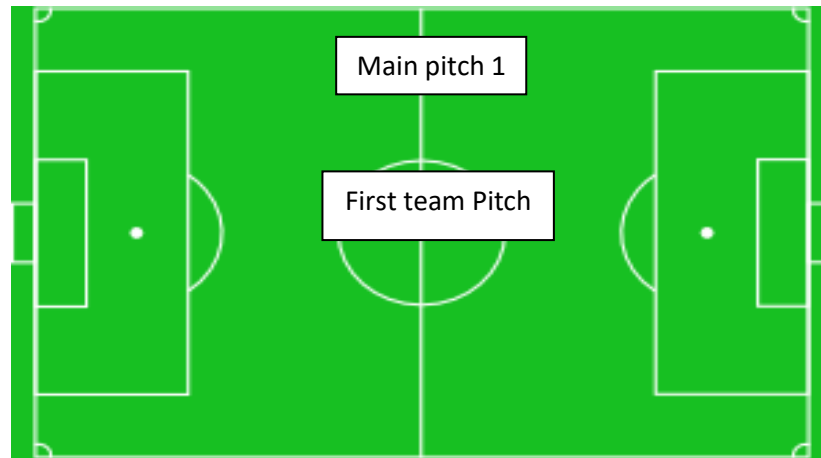

KETTERING TOWN F.C. PRE-SEASON PITCH LAYOUT AT LATIMER PARK (JULY & AUGUST)

WEDNESDAYS 7.00-8.00 pm

Sanitizer area

Sanitizer area

TOILETS

FOOD VAN

TUNNEL